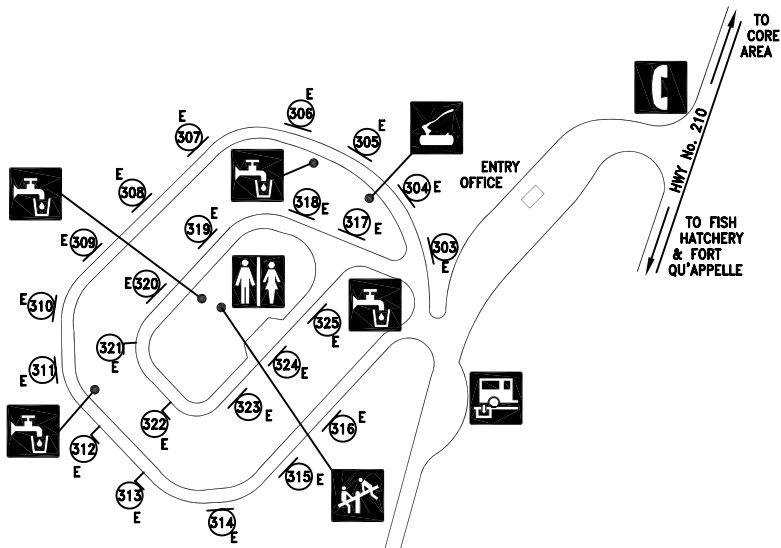

LAKEVIEW TRAILER CAMPGROUND

LEGEND

-  Washrooms
-  Telephone
-  Accessible
-  Trailer Sewage Dump
-  Water Point
-  Firewood
-  Playground
- E Electrified Sites

If you spot a forest fire CALL FIRE WATCH
 (toll free) 1-800-667-9660
 For PARK INFORMATION 1-800-205-7070
 Monday-Friday, 8 a.m. - 5 p.m.
 mid May through August
 For PARK ENFORCEMENT
 CONCERNS/EMERGENCIES 1-800-667-1788
 24 hours/day, mid May through August