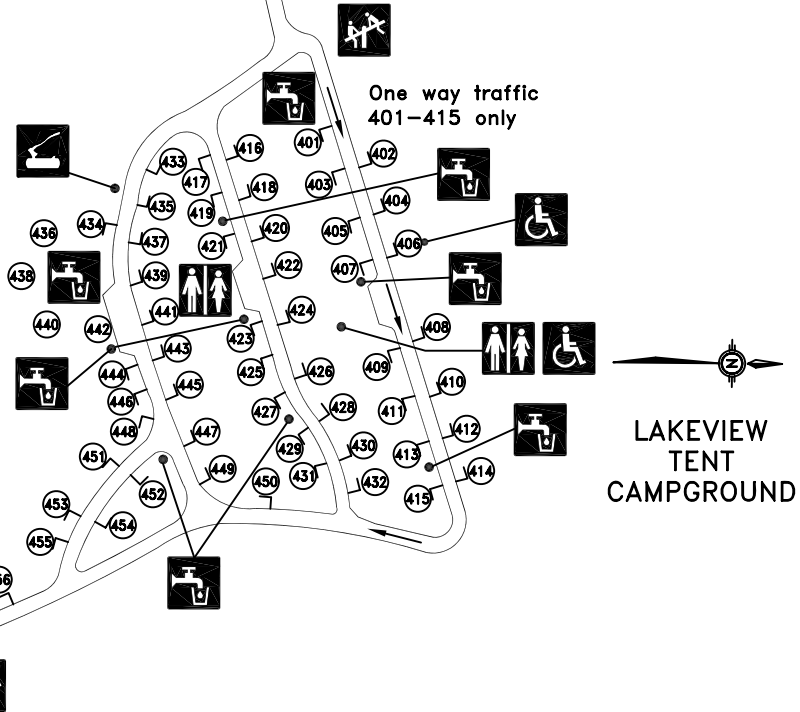

LAKEVIEW TRAILER CAMPGROUND

LEGEND

-  Washrooms
-  Telephone
-  Accessible
-  Trailer Sewage Dump
-  Water Point
-  Firewood
-  Playground
- E Electrified Sites

If you spot a forest fire CALL FIRE WATCH
 (toll free) 1-800-667-9660
 For PARK INFORMATION 1-800-205-7070
 Monday-Friday, 8 a.m. - 5 p.m.
 mid May through August
 For PARK ENFORCEMENT
 CONCERNS/EMERGENCIES 1-800-667-1788
 24 hours/day, mid May through August