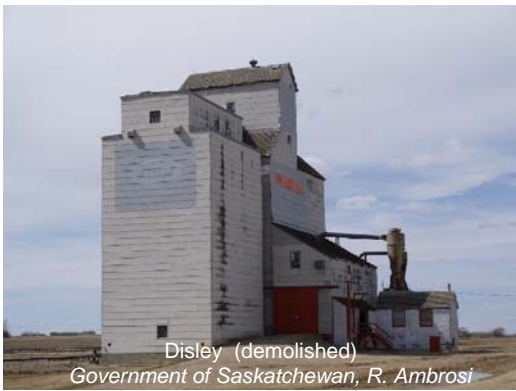

INVENTORY OF EXISTING GRAIN ELEVATORS IN SASKATCHEWAN

Location	Owner	Date	Description
	(Davidson)