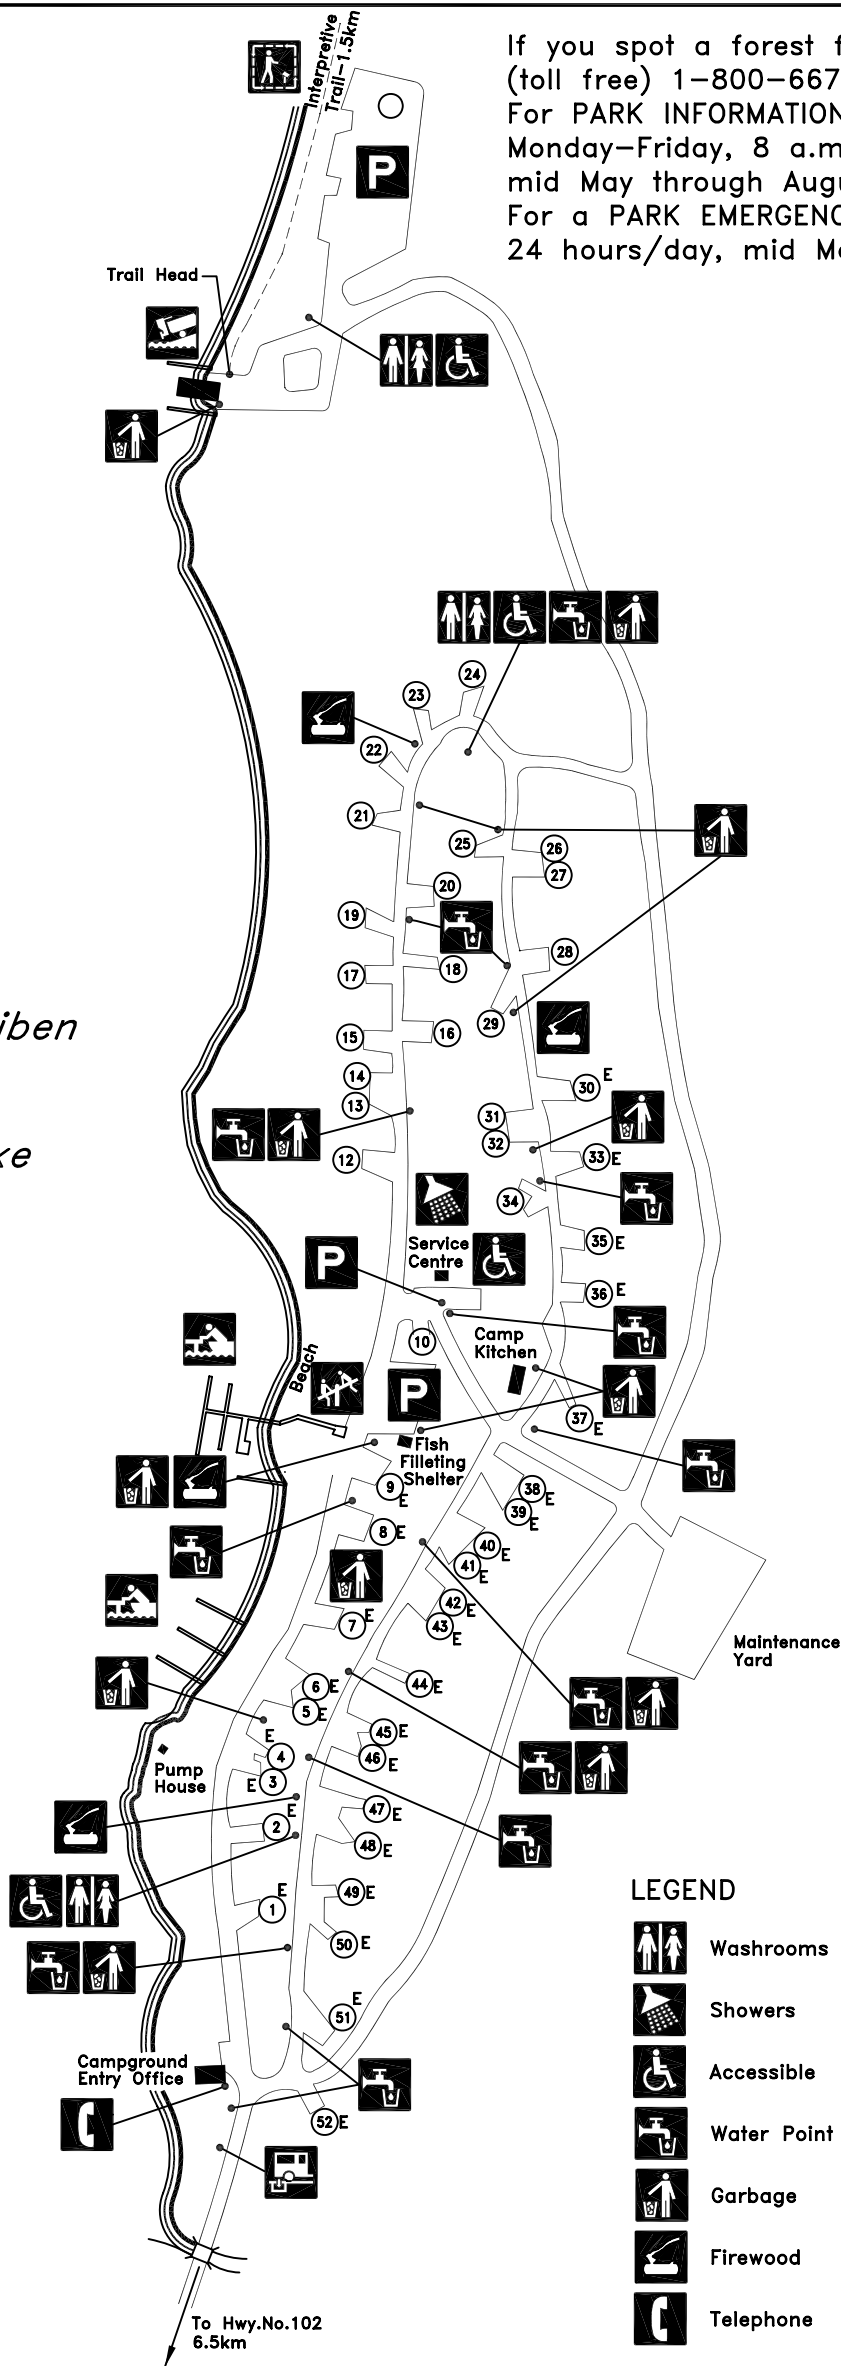

If you spot a forest fire CALL FIRE WATCH
 (toll free) 1-800-667-9660
 For PARK INFORMATION 1-800-205-7070
 Monday-Friday, 8 a.m. - 5 p.m.
 mid May through August
 For a PARK EMERGENCY 1-800-667-1788
 24 hours/day, mid May through August

Nemeiben
 Lake

LEGEND

- | | | | |
|--|-------------|--|---------------------|
| | Washrooms | | Parking |
| | Showers | | Trailer Sewage Dump |
| | Accessible | | Boat Launch |
| | Water Point | | Docking |
| | Garbage | | Playground |
| | Firewood | | Nature Trail |
| | Telephone | | E Electrified Sites |