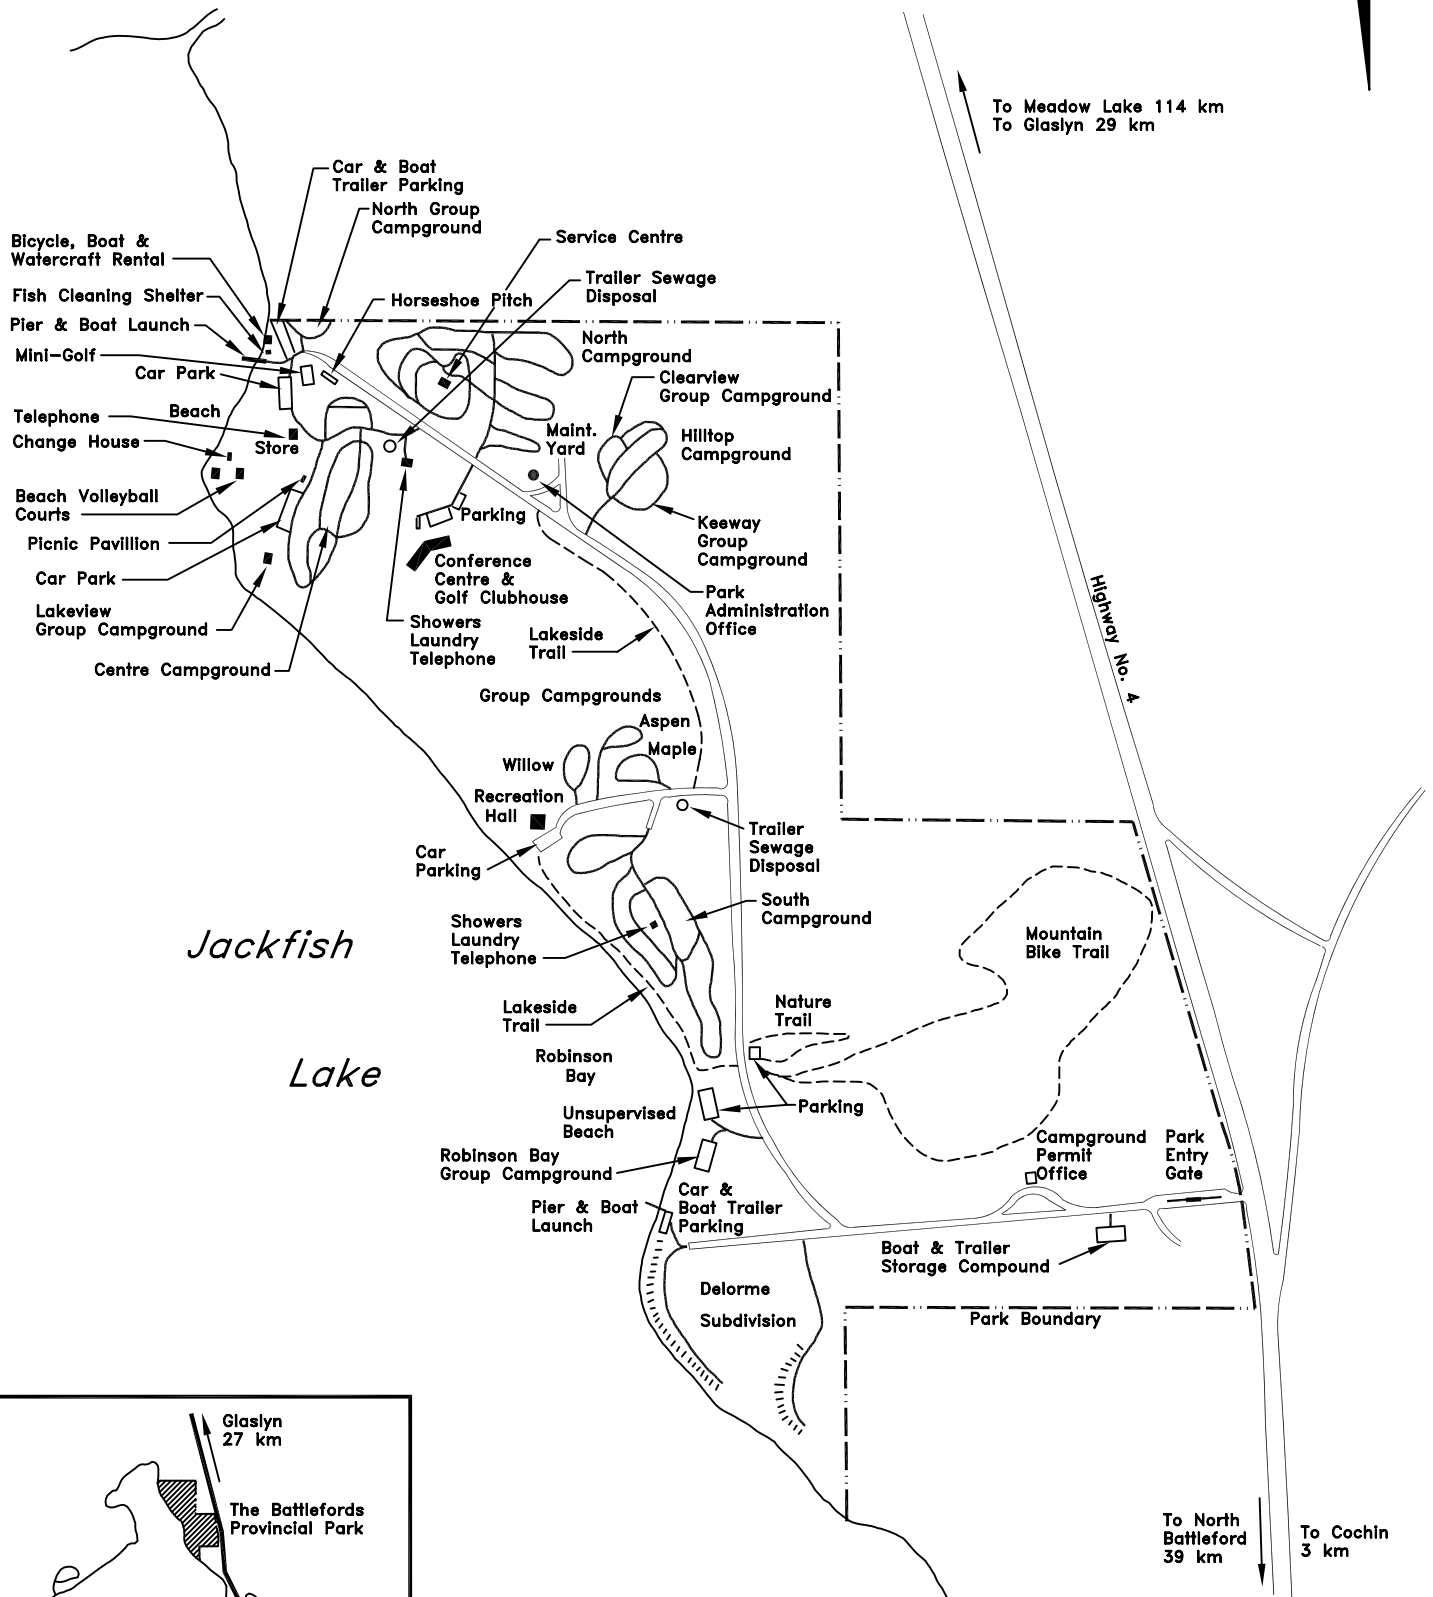

If you spot a forest fire CALL FIRE WATCH
 (toll free) 1-800-667-9660
 For PARK INFORMATION 1-800-205-7070
 Monday-Friday, 8 a.m. - 5 p.m.
 mid May through August
 For a PARK EMERGENCY 1-800-667-1788
 24 hours/day, mid May through August