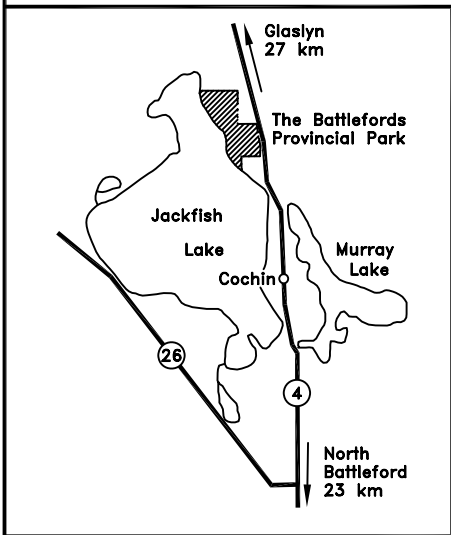

If you spot a forest fire CALL FIRE WATCH
 (toll free) 1-800-667-9660
 For PARK INFORMATION 1-800-205-7070
 Monday-Friday, 8 a.m. - 5 p.m.
 mid May through August
 For a PARK EMERGENCY 1-800-667-1788
 24 hours/day, mid May through August